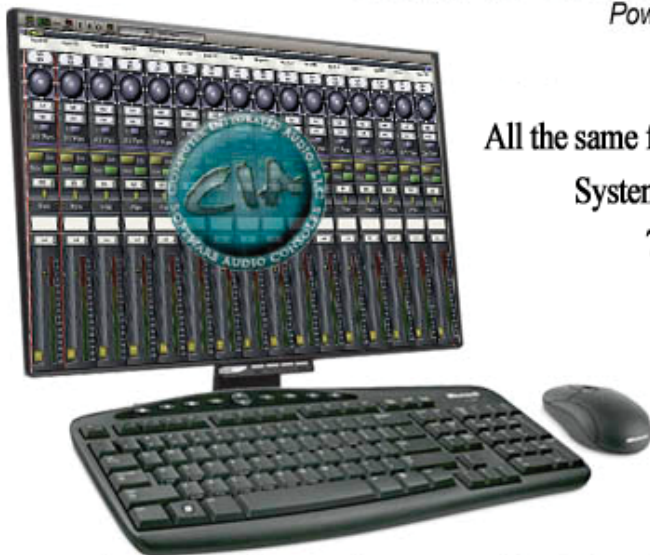

## CIA SYSTEM 48

*Powered by S.A.C. from RML Labs*

All the same features as the  
System 32, but with  
48 ins & outs!

*System pictured here with optional headphone distribution mixer*

## CIA SYSTEM 72

*Powered by S.A.C. from RML Labs*

All the same features as the  
System 32, but with  
72 ins & outs!

*System pictured here with optional headphone distribution mixer*

And for those of you  
who just don't want to  
give up their faders.